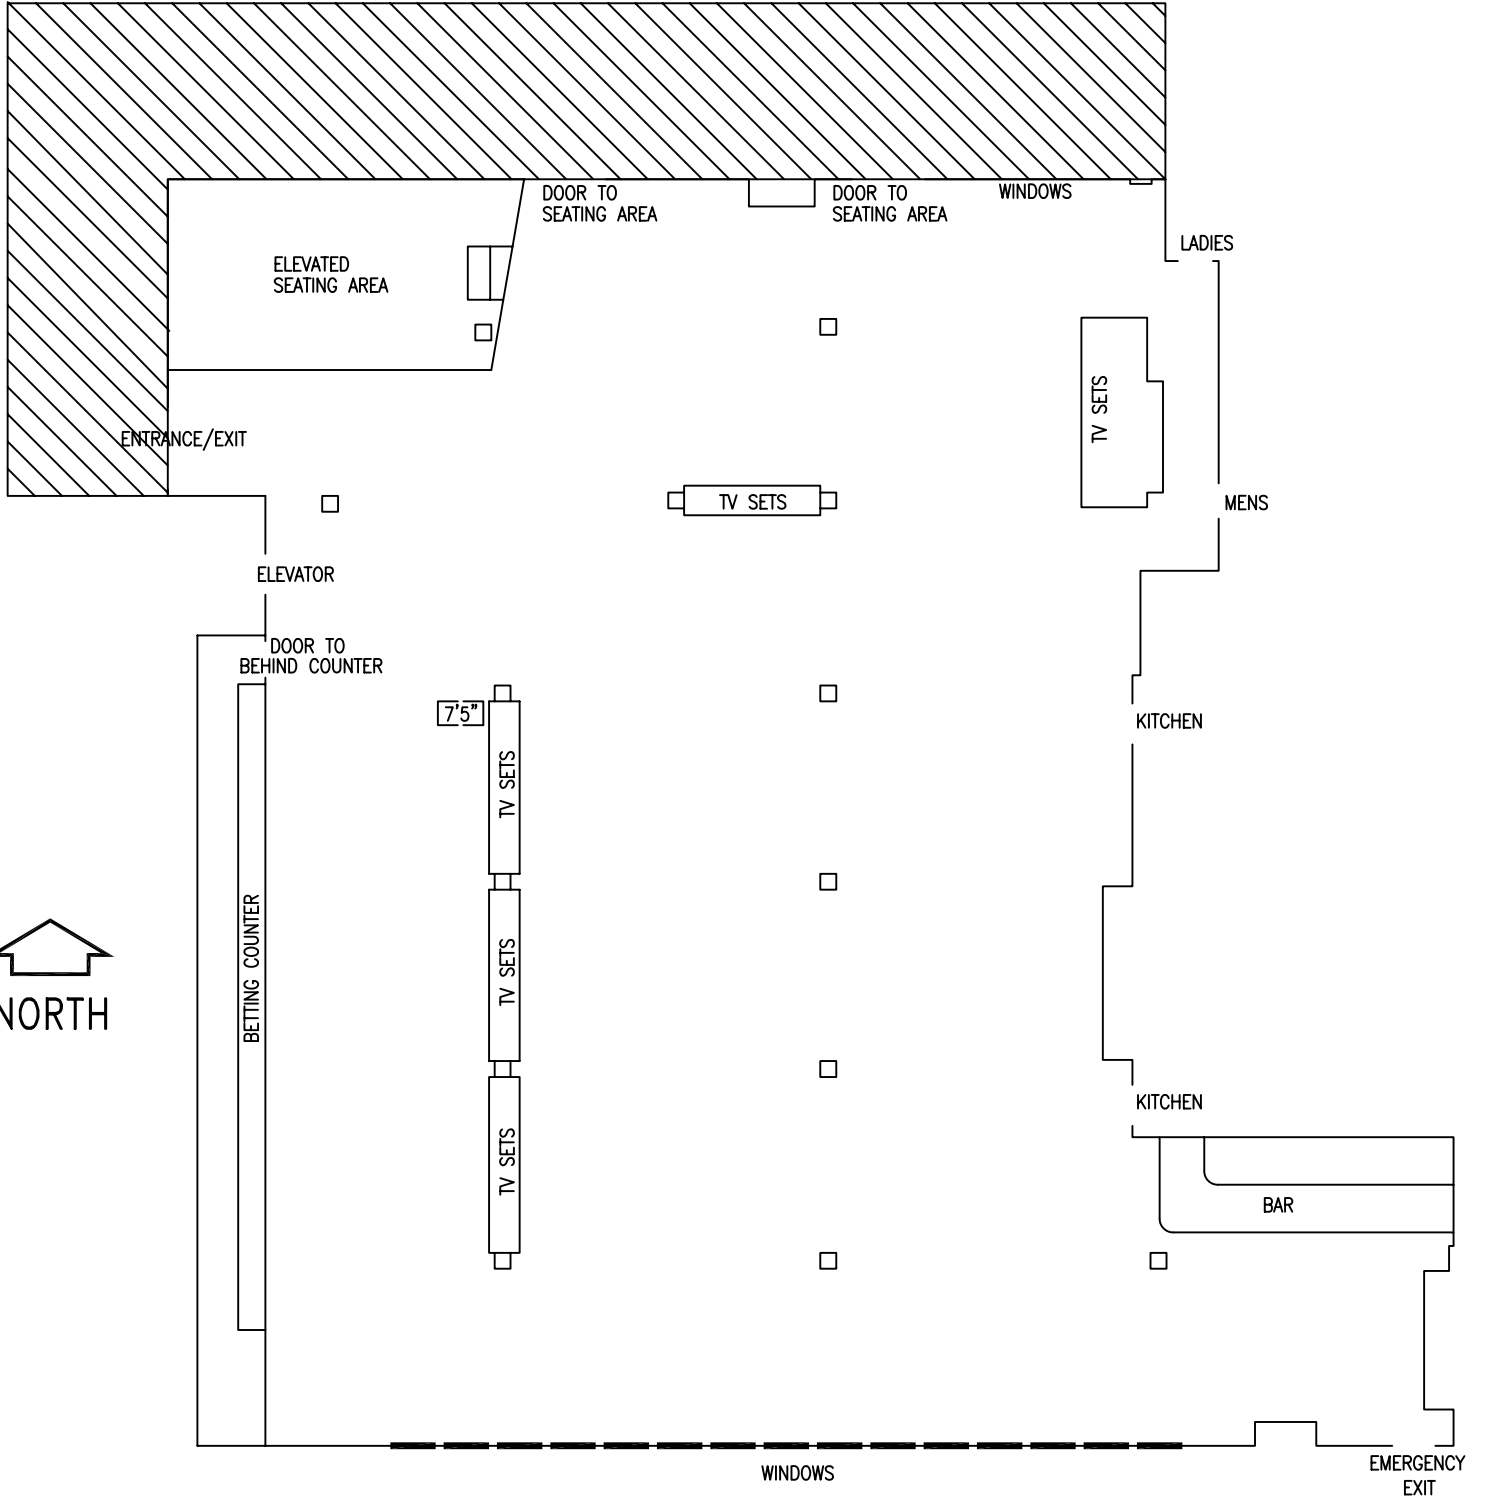

# UPPER CLUBHOUSE

BEULAH PARK COLUMBUS, OHIO

--- CEILING ELEVATION

GRAPHIC SCALE

PREPARED BY  
**George Fern Company**  
Expositions • Corporate Events • Exhibits

1500 OLD LEONARD AVENUE  
COLUMBUS, OHIO 43219-2509  
TELEPHONE 614-253-1500  
614-253-1500  
FAX 614-253-9101  
02-????-08  
D - 1 01-12-07