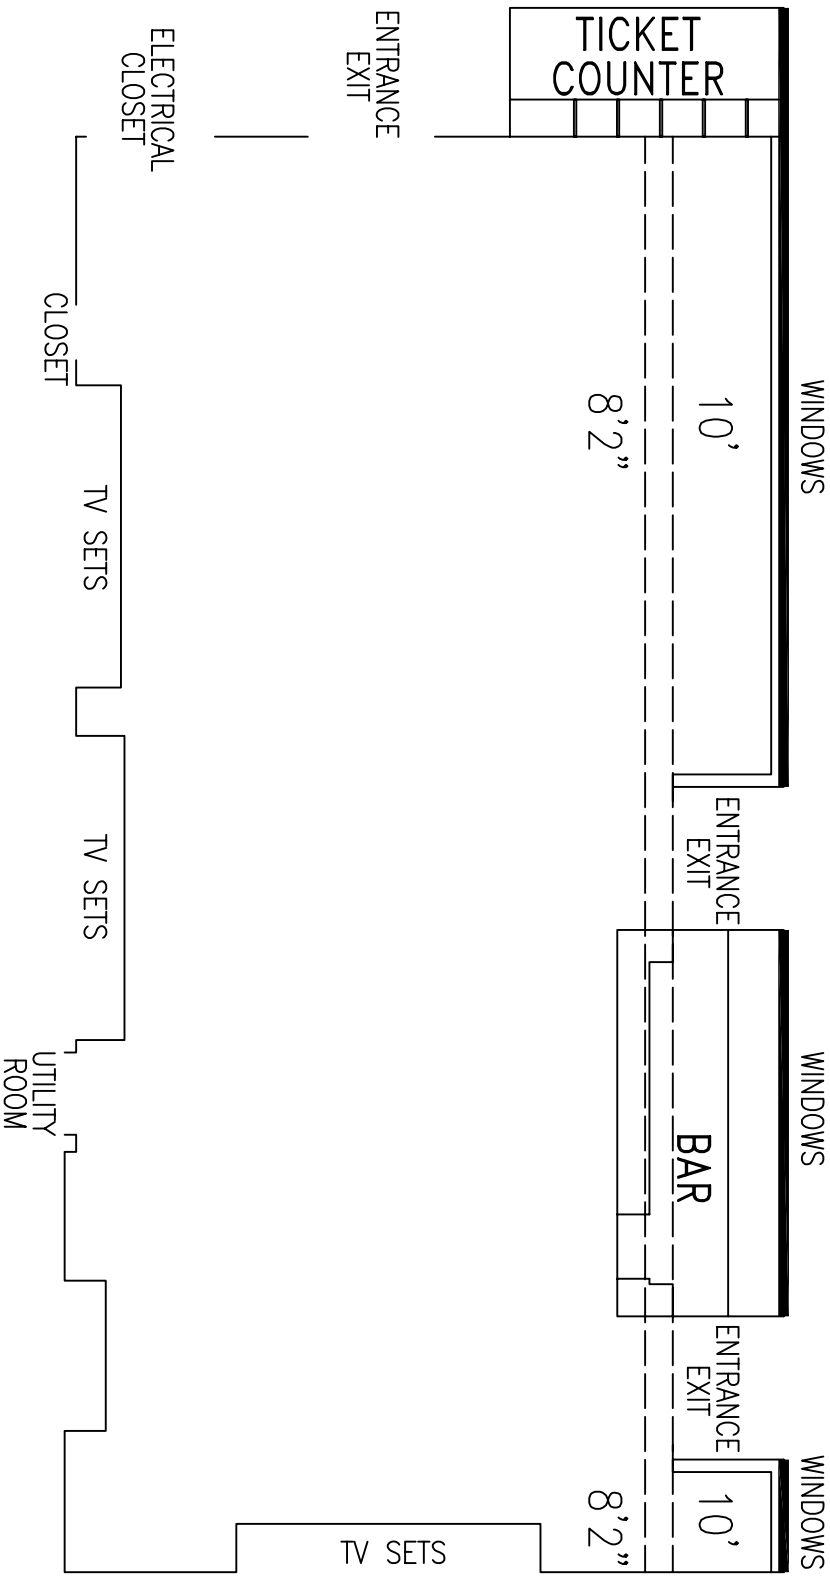

PADDOCK LOUNGE/VIP PARTY ROOM

BEULAH PARK COLUMBUS, OHIO

--- CEILING ELEVATION

GRAPHIC SCALE

NORTH

PREPARED BY

George Fern Company
Expositions • Corporate Events • Exhibits

1500 OLD LEONARD AVENUE
COLUMBUS, OHIO 43219-2509
TELEPHONE 614-253-1500
614-253-1500
FAX 614-253-9101
02-????-08
D - 1 01-12-07